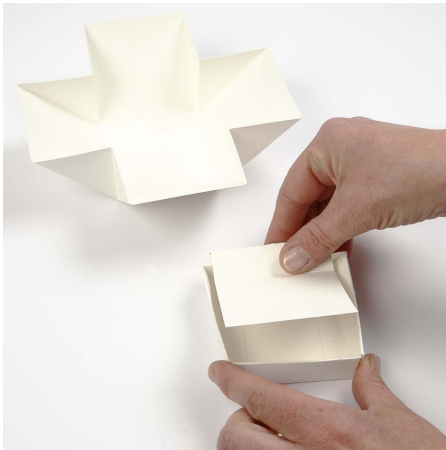

## Mini Gift Boxes

v11860

Folding white card boxes with a lovely ribbon and punched out hearts.

### *Hoe werkt het*

**1**  
Fold the box following the printed folding lines as guides.

**2**  
Put the ribbon around the box and glue it together.

**3**  
Cut a heart using the squeeze punch and glue it onto the ribbon or the box.

**4**  
Alternative: Draw a heart using the template and cut it out.

**Template**

-