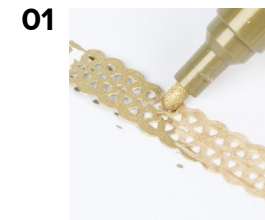

**Christmas hangings in exclusive paper**

**STEP BY STEP 023**  
**Inspiration: 1287**

Draw a circle.

Cut it out.

Cut out a paper stripe for a handle in the wanted length and width.

Add glue on the front of the handle like in the picture.

Fold at the middle.

Make another circle.

Attach the handle to the heart.

**Cone**

Put on glue like in the pictures.

Put on glue like in the picture. Repeat on the opposite side.

Paint paper laces with a gold marker.

### Slim cone

... and end it with a bow.

### Heart on a shepherd's bar

Put double sided tape on the inner side of the hearts.

Attach two together as shown.

07

Put the bar in the middle.

08

Mount the final heart.

09