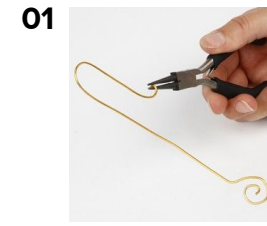

Cut approx 25. cm bonsai wire and bend it like in the picture.