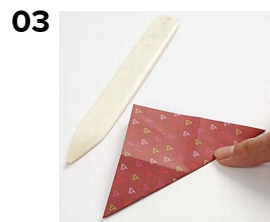

## Kaart met een gevouwen kerstboom

De bomen zijn gevouwen van Vivi Gade Design papier en op een kaart gelijmd met een extra vel, vezelpapier en strasstenen.

01 Glue a piece of a sheeted pink card onto the card using double-sided tape. Also glue a piece of fibre paper onto the card.

02 Cut five squares from Vivi Gade Design Paper measuring 5 x 5cm, 6 x 6cm, 7 x 7cm, 8 x 8cm and 9 x 9cm. Fold each piece in half, turn and fold again.

03 Then fold both diagonals. Smooth with a bone folder.

04 Fold two sides towards the centre.

05 Fold the two front ends down as shown.

06 Start making the Christmas tree by attaching the largest folded square onto the bottom of the card using double-sided tape.

07 Attach the five parts one by one.

08 Cut a gold star using the template. Glue this onto a piece of card and cut out the star.

09 Attach 3D foam pads onto the star.

10 Attach the star onto the card.

11 Attach rhinestones in the corners of the card.