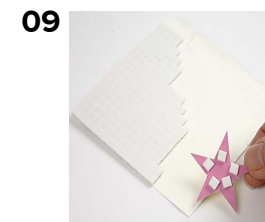

## Kaart met een gevouwen kerstboom

De bomen zijn gevouwen van Vivi Gade Design papier en op een kaart gelijmd met een extra vel, vezelpapier en strasstenen.

01 Glue a piece of a sheeted pink card onto the card using double-sided tape. Also glue a piece of fibre paper onto the card.

04 Fold two sides towards the centre.

05 Fold the two front ends down as shown.

06 Start making the Christmas tree by attaching the largest folded square onto the bottom of the card using double-sided tape.

07 Attach the five parts one by one.

08 Cut a gold star using the template. Glue this onto a piece of card and cut out the star.

09 Attach 3D foam pads onto the star.

10 Attach the star onto the card.

11 Attach rhinestones in the corners of the card.